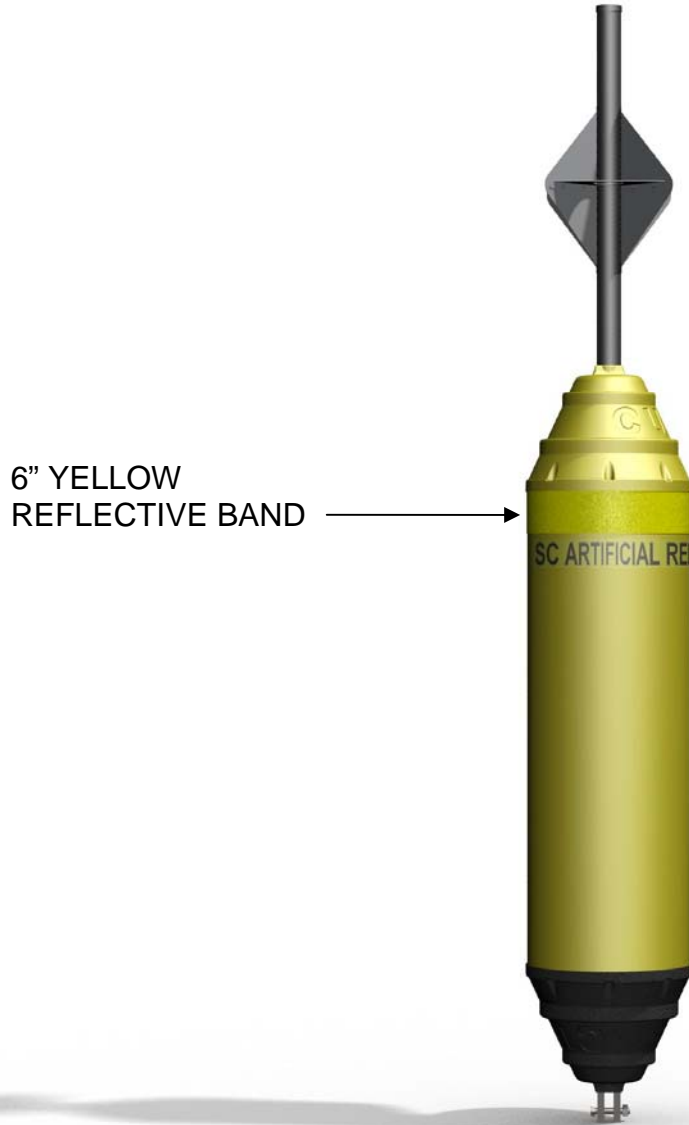

**FIGURE 1: PRIMARY FISHING REEF BUOY**

PART NUMBER	DESCRIPTION
501-105-001	CURD FIGURE 1 BUOY, 200#, SCDNR

COLOR	HARDWARE
YELLOW	STEEL