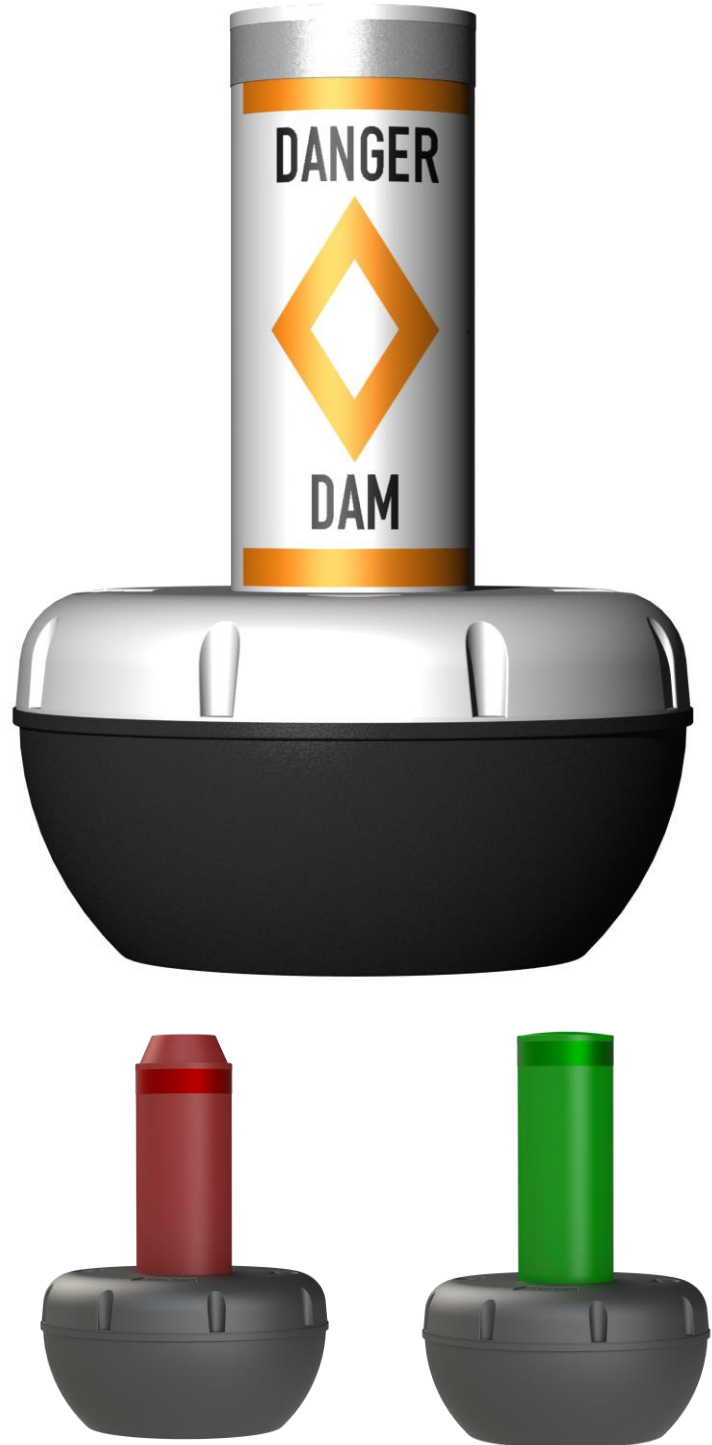

BUOYS

FLOATS

HARDWARE

CURD 7: NUN and CAN BUOYS

Our standard nun and can buoy. These buoys ride high and upright.

Height: 52.0"
Can diameter: 12.0"
Collar size: 36.0"
Visibility: 46.0"
Weight: 87 lbs.

Features

- Recessed galvanized eyebolt
- White plastic outer shell
- USCG approved Polyurethane 2# Foam filled
- Rounded float to discourage debris collection

Options:

- Can be fitted with lantern
- Internal radar reflector
- Stainless steel hardware
- Nun Configuration
- Reflective Symbols
- Custom messages
- Colors: Red, Green, and Yellow

Please refer to our mooring suggestion sheet for tips on securing your buoy.

476 LONG POINT ROAD MT. PLEASANT SOUTH CAROLINA 29464-8206

A division of Curd Enterprises, Inc

Phone: 843-881-0323 Fax: 843-881-0655

www.curdbuoy.com sales@curdbuoy.com

3/26/2015